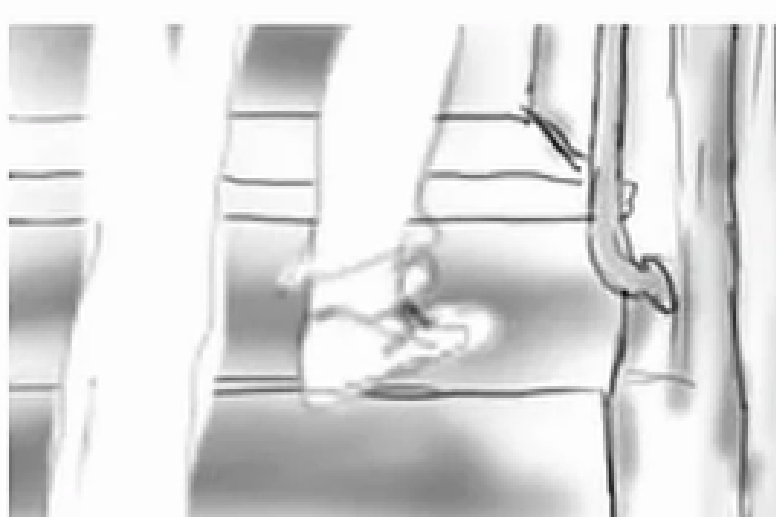

DESCRIPTION: Bus enters frame right to left. Bus stops. Door opens.

DESCRIPTION: Bus door opens.

DESCRIPTION: Empty bus aisle (bus stationary).

DESCRIPTION: Rear view mirror focusing on empty seats.

DESCRIPTION: Front wheel pulls away.

DESCRIPTION: Above roof of hero. Looking back down street at line of buses.

DESCRIPTION: High elevation. Buses drive past Flat Iron.

DESCRIPTION: Inside empty bus. Lights from Times Sq flooding in.

DESCRIPTION: Exterior windshield of hero bus. Reflections of Time sq.

DESCRIPTION: High elevation. Buses turn around Columbus Circle, filling entire circle.

DESCRIPTION: High platform showing entire line of buses on 1st Ave.

DESCRIPTION: UN HQ as buses arrive on 5th Ave.

DESCRIPTION: Bus door opens.

DESCRIPTION: A girls feet (Muzoon) step onto the bus.

DESCRIPTION: Portrait of Muzoon sitting on the bus.