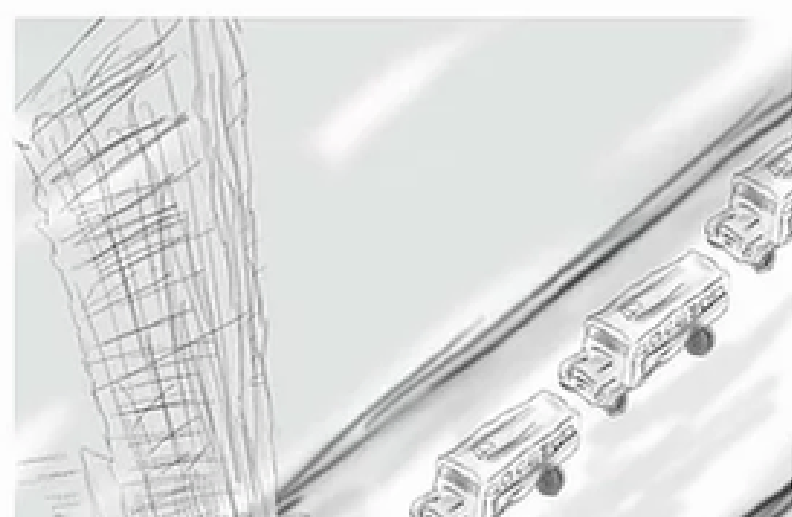

DESCRIPTION: Tracking with grill of bus as it drives through Brooklyn.

DESCRIPTION: View from front window of bus. Approaching the Manhattan Bridge.

DESCRIPTION: Out of right window of bus. An empty yellow bus empty bus enters frame right to left.

DESCRIPTION: Out of left window of bus. Another empty yellow bus enters frame left to right.

DESCRIPTION: Wing mirror reflection shows line of yellow buses behind 'hero' bus

DESCRIPTION: Long line of buses filling up the Manhattan Bridge driving towards Manhattan.

DESCRIPTION: Above roof of hero. Looking back down street at line of buses.

DESCRIPTION: High elevation. Buses drive past Flat Iron.

DESCRIPTION: Inside empty bus. Lights from Times Sq flooding in.

DESCRIPTION: Exterior windshield of hero bus. Reflections of Time sq.

DESCRIPTION: Various reactions from the public on sidewalk looking at the buses.

DESCRIPTION: Various reactions from the public in their cars looking at the buses.

DESCRIPTION: Buses stretching down 7th Ave from high viewing platform.