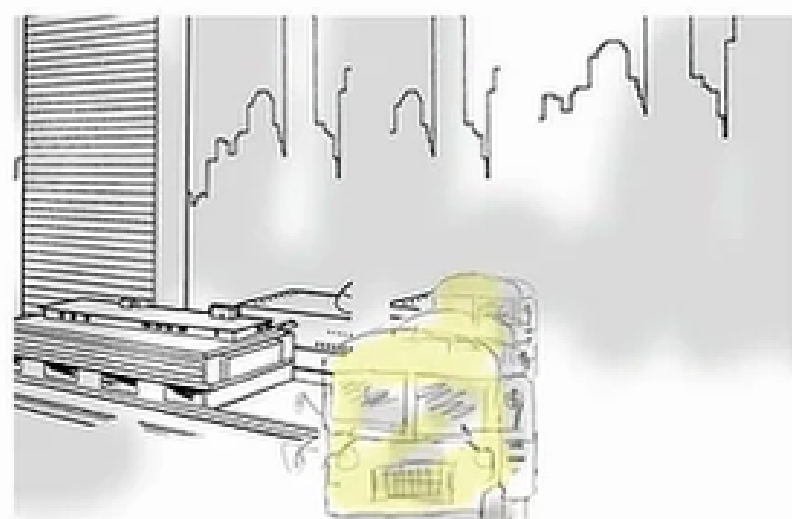

DESCRIPTION: Out of left window of bus. Another empty yellow bus enters frame left to right.

DESCRIPTION: Wing mirror reflection shows line of yellow buses behind 'hero' bus

DESCRIPTION: Long line of buses filling up the Manhattan Bridge driving towards Manhattan.

DESCRIPTION: Above roof of hero. Looking back down street at line of buses.

DESCRIPTION: High elevation. Buses drive past Flat Iron.

DESCRIPTION: Inside empty bus. Lights from Times Sq flooding in.

DESCRIPTION: Exterior windshield of hero bus. Reflections of Time sq.

DESCRIPTION: Various reactions from the public on sidewalk looking at the buses.

DESCRIPTION: Various reactions from the public in their cars looking at the buses.

DESCRIPTION: Buses stretching down 7th Ave from high viewing platform.

DESCRIPTION: High elevation. Buses turn around Columbus Circle, filling entire circle.

DESCRIPTION: High platform showing entire line of buses on 1st Ave.

DESCRIPTION: UN HQ as buses arrive on 5th Ave.

DESCRIPTION: Bus door opens.