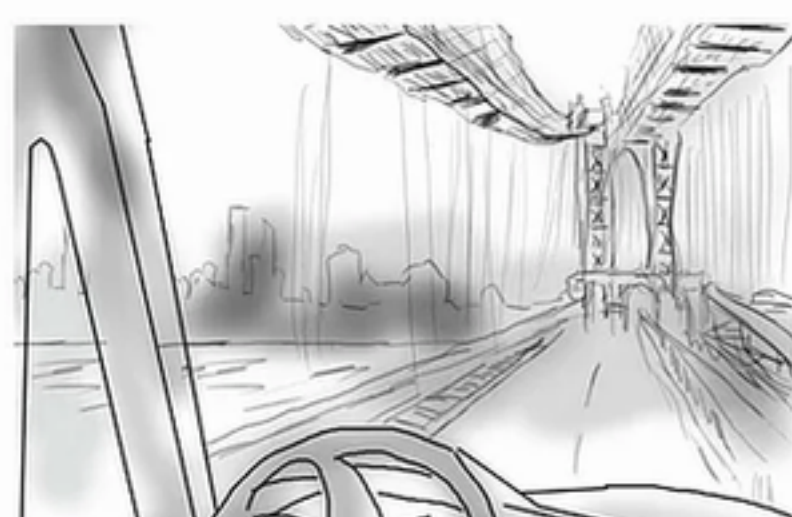

DESCRIPTION: Bus enters frame right to left. Bus stops. Door opens.

DESCRIPTION: Bus door opens.

DESCRIPTION: Empty bus aisle (bus stationary).

DESCRIPTION: Rear view mirror focusing on empty seats.

DESCRIPTION: Front wheel pulls away.

DESCRIPTION: Tracking with grill of bus as it drives through Brooklyn.

DESCRIPTION: View from front window of bus. Approaching the Manhattan Bridge.

DESCRIPTION: Out of right window of bus. An empty yellow bus empty bus enters frame right to left.

DESCRIPTION: Out of left window of bus. Another empty yellow bus enters frame left to right.

DESCRIPTION: Wing mirror reflection shows line of yellow buses behind 'hero' bus

DESCRIPTION: Long line of buses filling up the Manhattan Bridge driving towards Manhattan.

DESCRIPTION: Above roof of hero. Looking back down street at line of buses.

DESCRIPTION: High elevation. Buses drive past Flat Iron.

DESCRIPTION: Inside empty bus. Lights from Times Sq flooding in.

DESCRIPTION: Exterior windshield of hero bus. Reflections of Time sq.