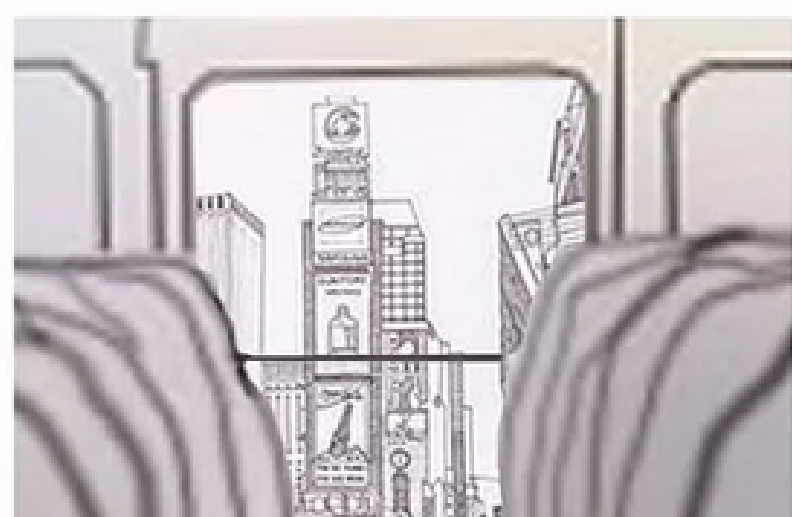

DESCRIPTION: Bus enters frame right to left. Bus stops. Door opens.

DESCRIPTION: Bus door opens.

DESCRIPTION: Empty bus aisle (bus stationary).

DESCRIPTION: Rear view mirror focusing on empty seats.

DESCRIPTION: Front wheel pulls away.

DESCRIPTION: Tracking with grill of bus as it drives through Brooklyn.

DESCRIPTION: View from front window of bus. Approaching the Manhattan Bridge.

DESCRIPTION: Out of right window of bus. An empty yellow bus empty bus enters frame right to left.

DESCRIPTION: Out of left window of bus. Another empty yellow bus enters frame left to right.

DESCRIPTION: Wing mirror reflection shows line of yellow buses behind 'hero' bus

DESCRIPTION: Long line of buses filling up the Manhattan Bridge driving towards Manhattan.

DESCRIPTION: Above roof of hero. Looking back down street at line of buses.

DESCRIPTION: High elevation. Buses drive past Flat Iron.

DESCRIPTION: Inside empty bus. Lights from Times Sq flooding in.

DESCRIPTION: Exterior windshield of hero bus. Reflections of Time sq.