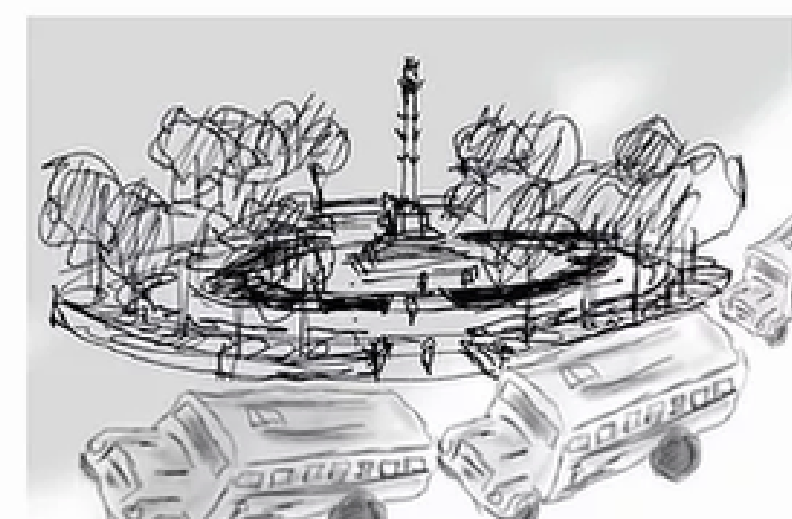

DESCRIPTION: Out of left window of bus. Another empty yellow bus enters frame left to right.

DESCRIPTION: Wing mirror reflection shows line of yellow buses behind 'hero' bus

DESCRIPTION: Long line of buses filling up the Manhattan Bridge driving towards Manhattan.

DESCRIPTION: Above roof of hero. Looking back down street at line of buses.

DESCRIPTION: High elevation. Buses drive past Flat Iron.

DESCRIPTION: Inside empty bus. Lights from Times Sq flooding in.

DESCRIPTION: Exterior windshield of hero bus. Reflections of Time sq.

DESCRIPTION: Various reactions from the public on sidewalk looking at the buses.

DESCRIPTION: Various reactions from the public in their cars looking at the buses.

DESCRIPTION: Buses stretching down 7th Ave from high viewing platform.

DESCRIPTION: High elevation. Buses turn around Columbus Circle, filling entire circle.

DESCRIPTION: High platform showing entire line of buses on 1st Ave.

DESCRIPTION: UN HQ as buses arrive on 5th Ave.

DESCRIPTION: Bus door opens.