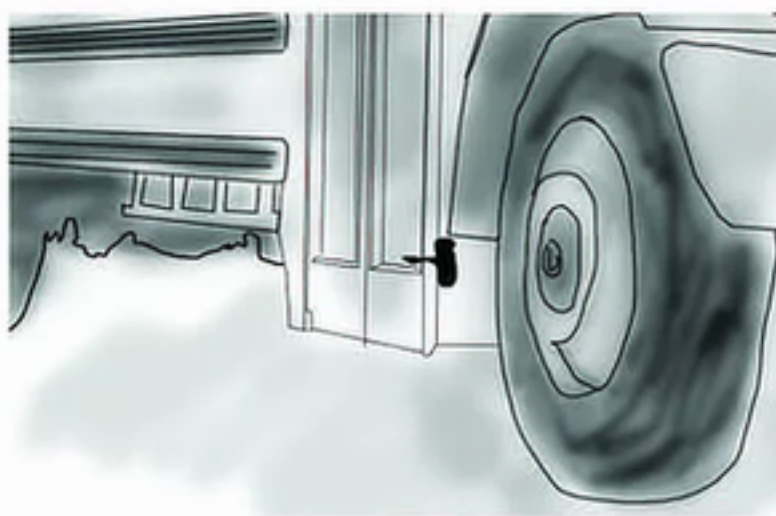

DESCRIPTION: Bus enters frame right to left. Bus stops. Door opens.

DESCRIPTION: Bus door opens.

DESCRIPTION: Empty bus aisle (bus stationary).

DESCRIPTION: Rear view mirror focusing on empty seats.

DESCRIPTION: Front wheel pulls away.

DESCRIPTION: Tracking with grill of bus as it drives through Brooklyn.

DESCRIPTION: View from front window of bus. Approaching the Manhattan Bridge.

DESCRIPTION: Out of right window of bus. An empty yellow bus empty bus enters frame right to left.

DESCRIPTION: Out of left window of bus. Another empty yellow bus enters frame left to right.

DESCRIPTION: Wing mirror reflection shows line of yellow buses behind 'hero' bus

DESCRIPTION: Long line of buses filling up the Manhattan Bridge driving towards Manhattan.

DESCRIPTION: Above roof of hero. Looking back down street at line of buses.

DESCRIPTION: High elevation. Buses drive past Flat Iron.

DESCRIPTION: Inside empty bus. Lights from Times Sq flooding in.

DESCRIPTION: Exterior windshield of hero bus. Reflections of Time sq.