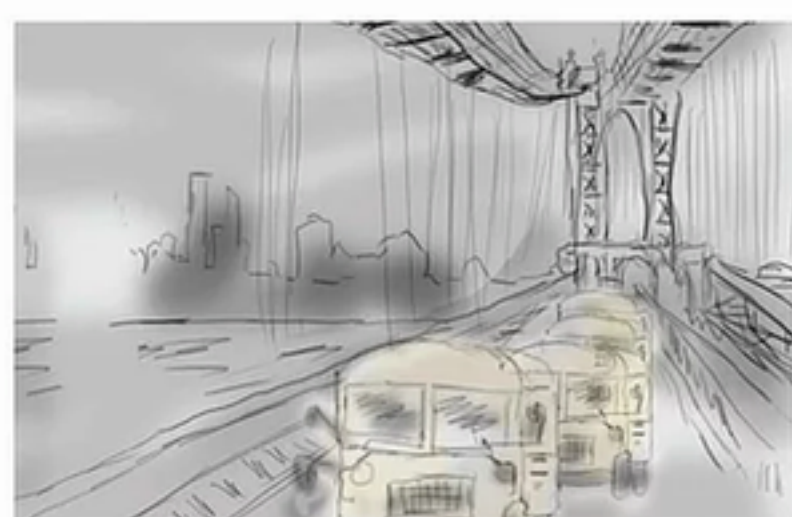

DESCRIPTION: Tracking with grill of bus as it drives through Brooklyn.

DESCRIPTION: View from front window of bus. Approaching the Manhattan Bridge.

DESCRIPTION: Out of right window of bus. An empty yellow bus empty bus enters frame right to left.

DESCRIPTION: Out of left window of bus. Another empty yellow bus enters frame left to right.

DESCRIPTION: Wing mirror reflection shows line of yellow buses behind 'hero' bus

DESCRIPTION: Long line of buses filling up the Manhattan Bridge driving towards Manhattan.

DESCRIPTION: Above roof of hero. Looking back down street at line of buses.

DESCRIPTION: High elevation. Buses drive past Flat Iron.

DESCRIPTION: Inside empty bus. Lights from Times Sq flooding in.

DESCRIPTION: Exterior windshield of hero bus. Reflections of Time sq.

DESCRIPTION: Various reactions from the public on sidewalk looking at the buses.

DESCRIPTION: Various reactions from the public in their cars looking at the buses.

DESCRIPTION: Buses stretching down 7th Ave from high viewing platform.